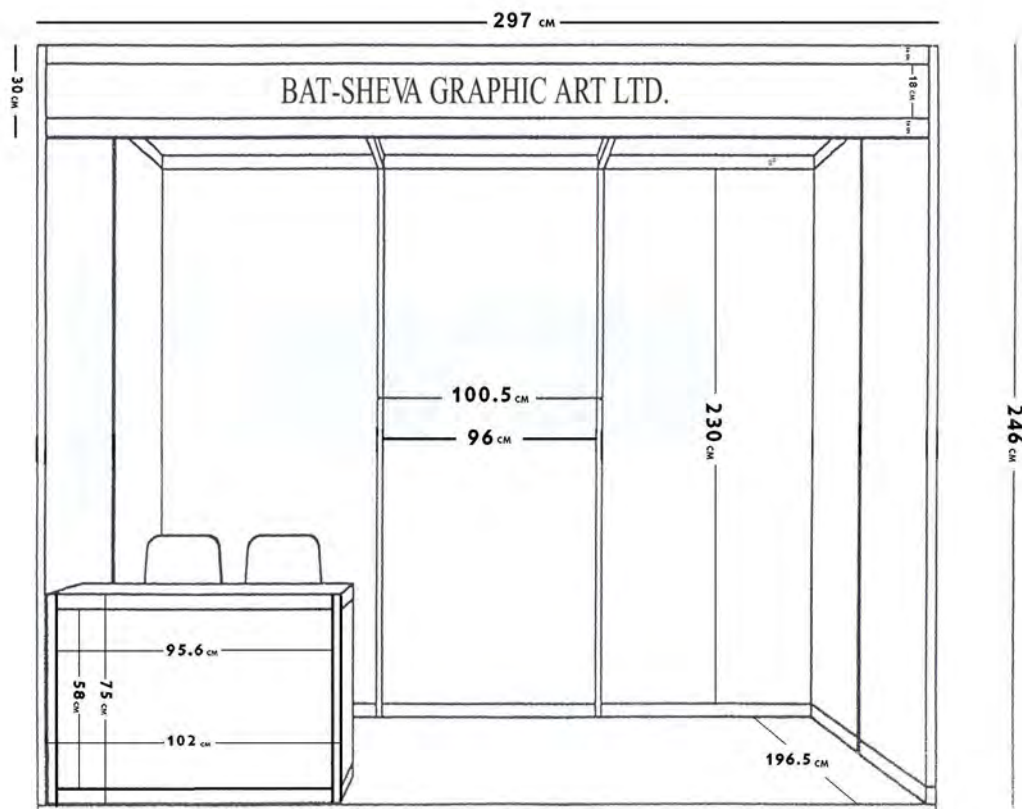

BAT-SHEVA GRAPHIC ART LTD.

בת שבע גרפיק ארט בע"מ

Exhibitors' Manual

Shell Scheme stand includes:

- Standard electricity – Plug, 1 phase, up to 1KW
- Spot light every 1m
- Fascia with company's name (11 letters incl. space per each 1sqm)
- 2 plastic chairs
- 1 Formica topped table
- Sima System white walls

108 Showcase with lighting (small)
56x56x200

109 Showcase with lighting (big)
105x56x200

110 Plastic chair

111 Upholstered chair

112 Bar stool

FURNITURE.

ריהוט ואביזרים

113 Low chair