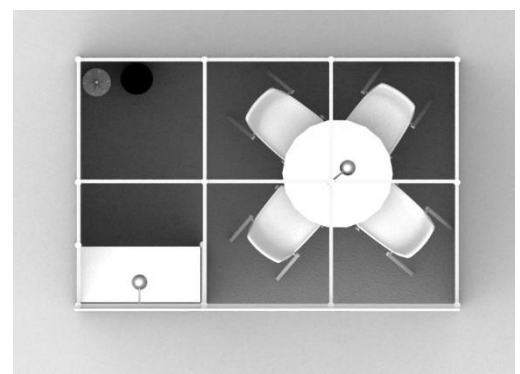

| shell cheme |

SHELL-SCHEME STAND

Price per 1sqm: 59 EUR

1. shell-scheme stand construction: silver construction, white boards, height 250cm
   - Fascia board: name of company, max. 20 characters (letters only, not the logo)
   - Carpet REVEXPO
   - 1x spotlight per 3sqm
   - Power supply 2Kw + electrical installation for the spotlights
   - Electrical connection revision
   - 1x extension cable with 3 sockets per 6sqm
   - 1x waste basket
   - The other equipment can be ordered via other order forms
2. o Yes, I want to have corner booth, 2 sides open

please indicate your booth:

example:

					1x1m

fascia board beam white panel

- leg press
- ⊗ spot light
- ⌵ socket
- folding doors
- wall shelve