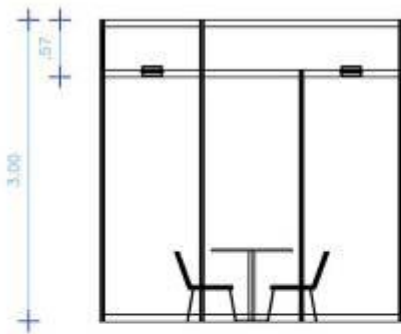

1. ORDER FORMS

1.1. SHELL SCHEME

EXAMPLE: SHELL SCHEME 3x2m

STAND SIZE: _____ m x _____ m (please state the size of your stand)

STAND PACKAGE (Price per 1 SQM of Schell scheme = **33€ + 18% VAT**)

STAND PACKAGE + FURNITURE PACKAGE (Price per furniture package (1 table and 2 chairs) (OPTIONAL) = **74€ + 18% VAT**)