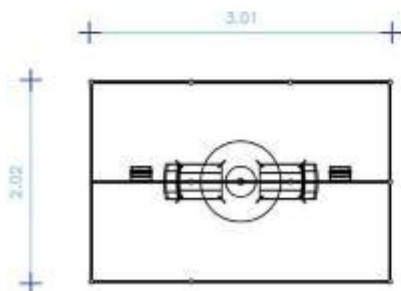

1. ORDER FORMS

1.1. SHELL SCHEME

EXAMPLE: SHELL SCHEME 3x2m

STAND SIZE: _____ m x _____ m (please state the size of your stand)

STAND PACKAGE (Price per 1 SQM of Schell scheme = **33€ + 18% VAT**)

STAND PACKAGE + FURNITURE PACKAGE (Price per furniture package (1 table and 2 chairs) (OPTIONAL) = **74€ + 18% VAT**)