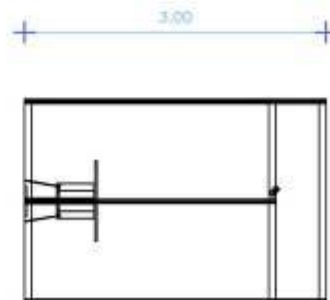

1. ORDER FORMS

1.1. SHELL SCHEME

EXAMPLE: SHELL SCHEME 3x2m

STAND SIZE: _____ m x _____ m (please state the size of your stand)

STAND PACKAGE (Price per 1 SQM of Schell scheme = **33€ + 18% VAT**)

STAND PACKAGE + FURNITURE PACKAGE (Price per furniture package (1 table and 2 chairs) (OPTIONAL) = **74€ + 18% VAT**)