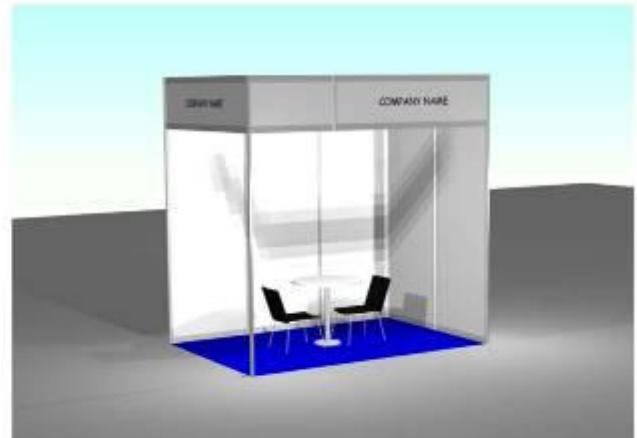

1. ORDER FORMS

1.1. SHELL SCHEME

EXAMPLE: SHELL SCHEME 3x2m

STAND SIZE: _____ m x _____ m (please state the size of your stand)

STAND PACKAGE (Price per 1 SQM of Schell scheme = **33€ + 18% VAT**)

STAND PACKAGE + FURNITURE PACKAGE (Price per furniture package (1 table and 2 chairs) (OPTIONAL) = **74€ + 18% VAT**)